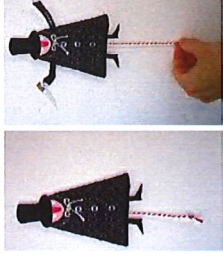

Puppet Pictures

Puppet Types

Name _____

Here is a list of different types of puppets. Match up the picture to its label. Record puppet characters you know.

| PUPPET TYPE | PICTURE | NAME OF A STORY OR CHARACTER OF THIS TYPE |
|----------------------|---------|---|
| Finger Puppet | | |
| Hand or Glove Puppet | | |
| Stick Puppet | | |
| Pop-Up Puppet | | |
| Rod and Stick Puppet | | |
| Shadow Puppet | | |
| Jumping Jack Puppet | | |

Puppet Types

| | | |
|----------------------|--|--|
| Marionette Puppet | | |
| Bunraku Puppet | | |
| Ventriloquist Puppet | | |
| Animatronic Puppet | | |
| Body Suit Puppet | | |
| Digital Puppet | | |
| Water Puppet | | |

| | | |
|-----------------------------|---|--|
| <p>Marionette Puppet</p> |  | |
| <p>Bunraku Puppet</p> |   | <p>'Warhorse is a modern version of Bunraku puppet principles.</p> |
| <p>Ventriloquist Puppet</p> |  | |
| <p>Animatronic Puppet</p> |  | <p>These are defined by the robotic controls that the puppeteer uses to control them remotely.</p> |
| <p>Body Suit Puppet</p> |  | |
| <p>Digital Puppet</p> |  | <p>Golem is a mo-cap (motion-capture) puppet. An actor wears a black suit with sensors. The puppet skin is overlaid by real time computer technology. Wallace and Gromit are digital animation puppets</p> |
| <p>Water Puppet</p> |  | |